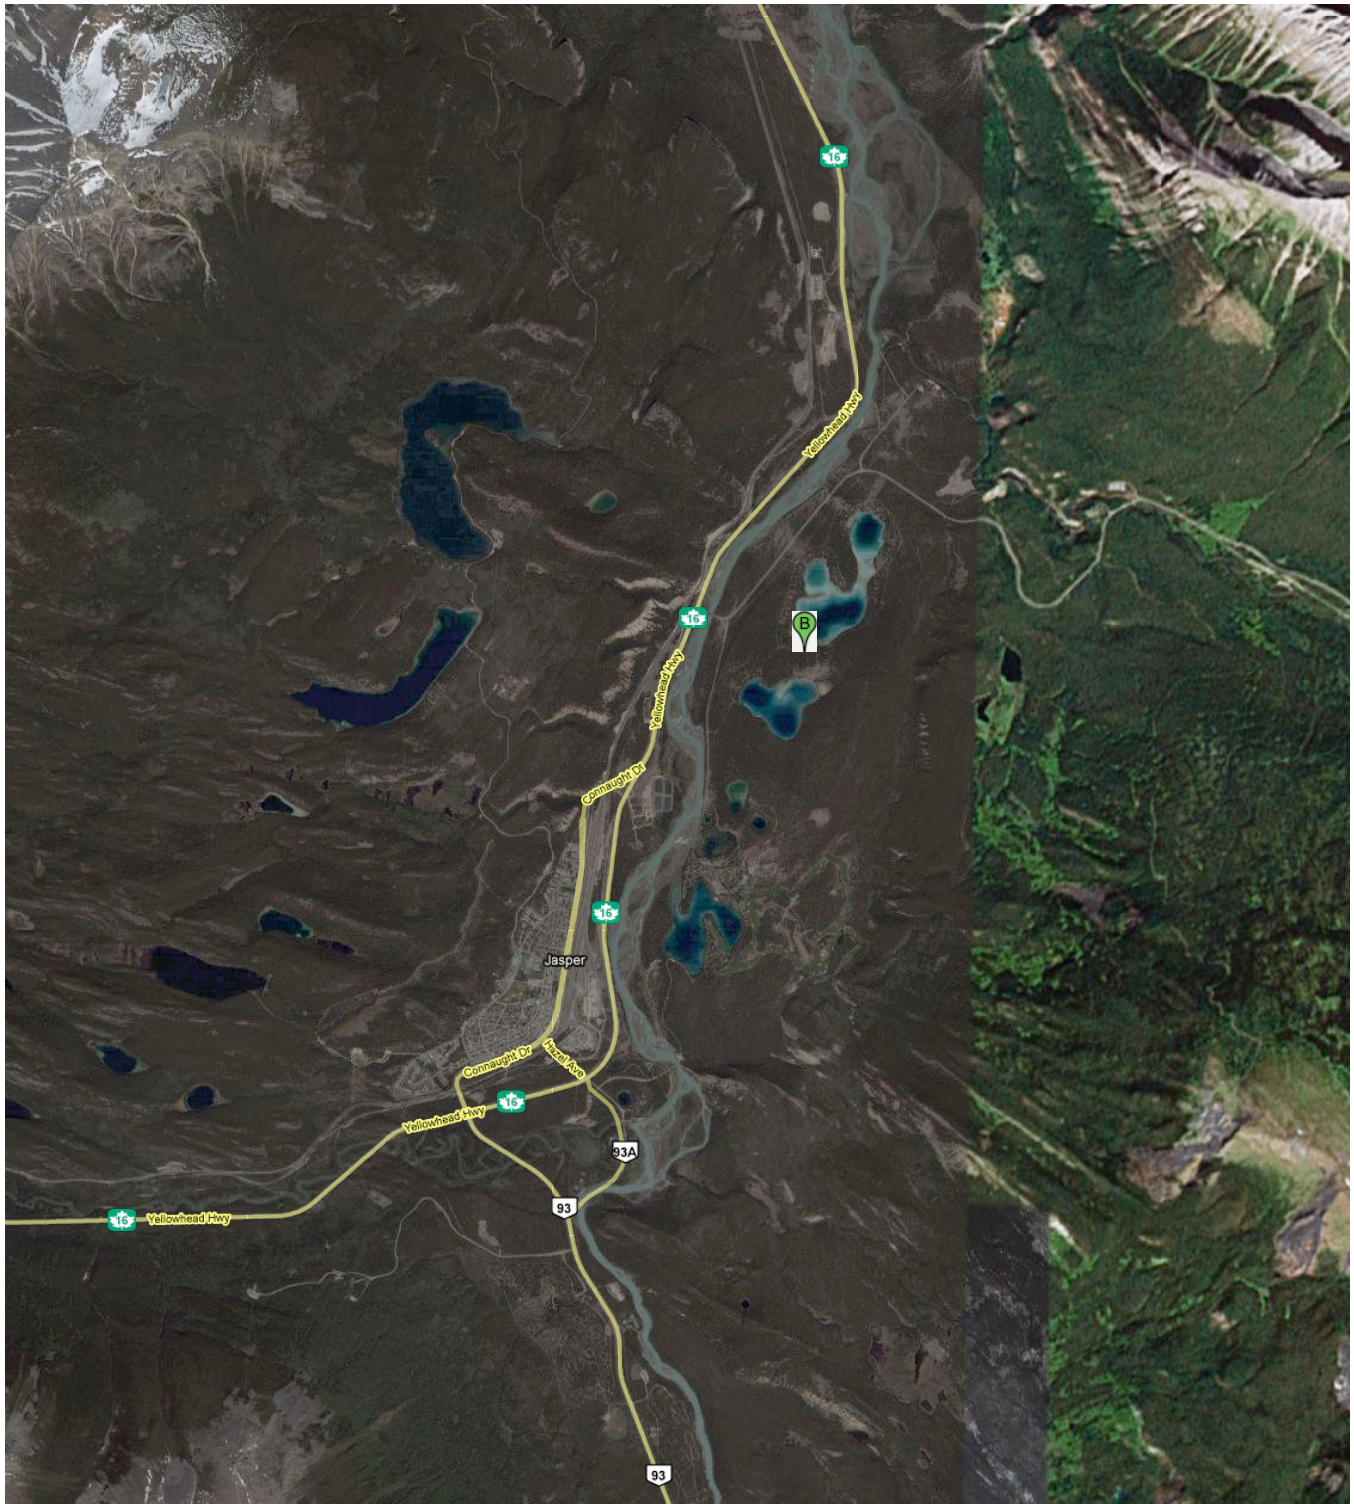

To see all the details that are visible on the screen, use the "Print" link next to the map.

Driving directions to Unknown road

6415 104 St NW
Edmonton, AB, Canada

- | | |
|---|--------|
| 1. Head south on 104 St NW toward 64 Ave NW | 0.1 km |
|---|--------|

2. Turn right at Allendale Rd NW	0.4 km
3. Slight right at 61 Ave NW	1.1 km
4. Slight right at 113 St NW	1.2 km
5. Turn left at Belgravia Rd NW	0.9 km
6. Slight right toward Fox Dr NW	0.4 km
7. Slight right at Fox Dr NW	1.5 km
8. Take the 2 N/Whitemud Dr ramp	0.5 km
9. Merge onto HWY-2 N/Whitemud Dr N	5.9 km
10. Take the exit onto Anthony Henday Dr NW N/HWY-216 N	7.4 km
11. Take the ramp onto Yellowhead Hwy/Yellowhead Trail NW Continue to follow Yellowhead Hwy	346 km
12. Turn left at Maligne Lake Rd	0.2 km
13. Slight right at Lodge Rd	1.1 km
14. Turn left	1.4 km

**Unknown road**

These directions are for planning purposes only. You may find that construction projects, traffic, weather, or other events may cause conditions to differ from the map results, and you should plan your route accordingly. You must obey all signs or notices regarding your route.

Map data ©2008 Tele Atlas