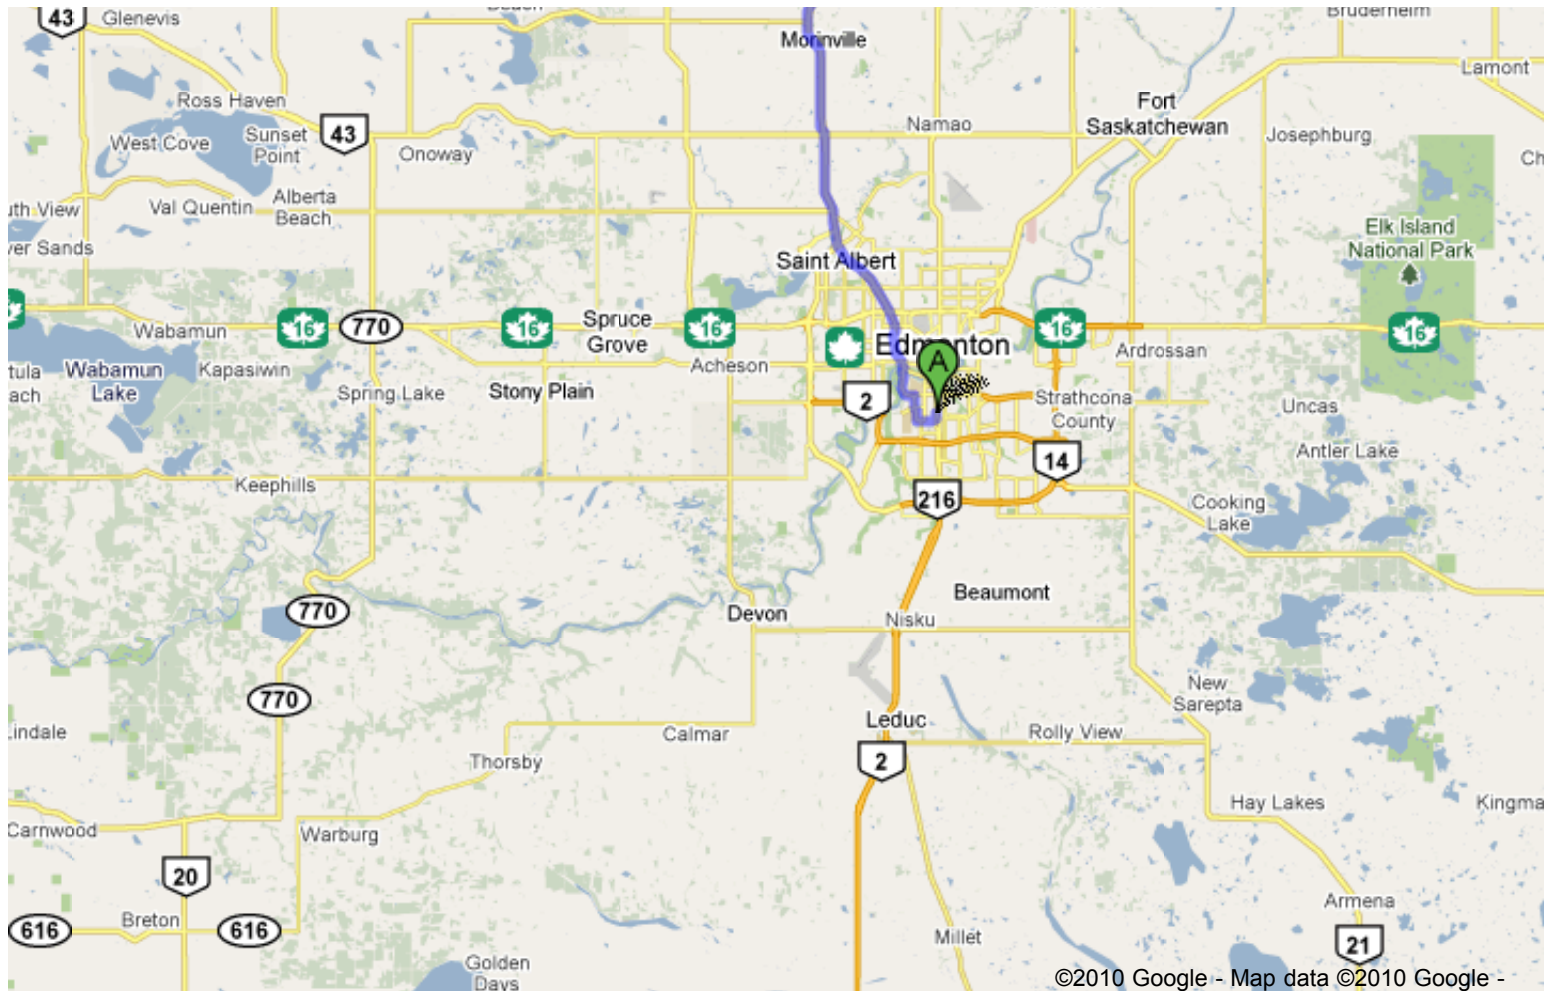

To see all the details that are visible on the screen, use the "Print" link next to the map.

[Get Directions](#) [My Maps](#)

[Print](#) [Send](#) [Link](#)

Driving directions to Narrow Lake

 6815 104 St NW
Edmonton, AB T6H 2L6, Canada

1. Head **south** on **104 St NW S** toward **68 Ave NW** 550 m
2. Turn **right** at **Allendale Rd NW W** 400 m
3. Continue onto **61 Ave NW W** 1.7 km
4. Continue onto **113 St NW N** 750 m
5. Continue onto **114 St NW N** 1.0 km
6. Turn **left** at **University Ave NW N** 750 m
7. Continue straight onto **Groat Rd NW N/Saskatchewan Dr NW N** 600 m
8. At the roundabout, continue straight onto **Groat Rd NW N** 5.9 km
9. At the roundabout, take the **2nd** exit onto **St Albert Trail** heading to **Saint Albert Trail** 12.3 km
10. Continue onto **AB-2 N** 55.2 km
11. Turn **right** at **AB-18 E/AB-2 N** 56.8 km

Continue to follow AB-2 N

- | | | |
|-----|--|---------|
| 12. | Turn left at AB-663 W | 14.5 km |
| 13. | Turn right at Range Road 244 | 3.3 km |
| 14. | Turn left at Township Road 652 | 1.3 km |
| 15. | Continue onto Township Road 652A | 550 m |
| 16. | Continue onto Range Road 245B | 96 m |

Map data ©2010 Google

[Report a problem](#)

Narrow Lake, Alberta, Canada