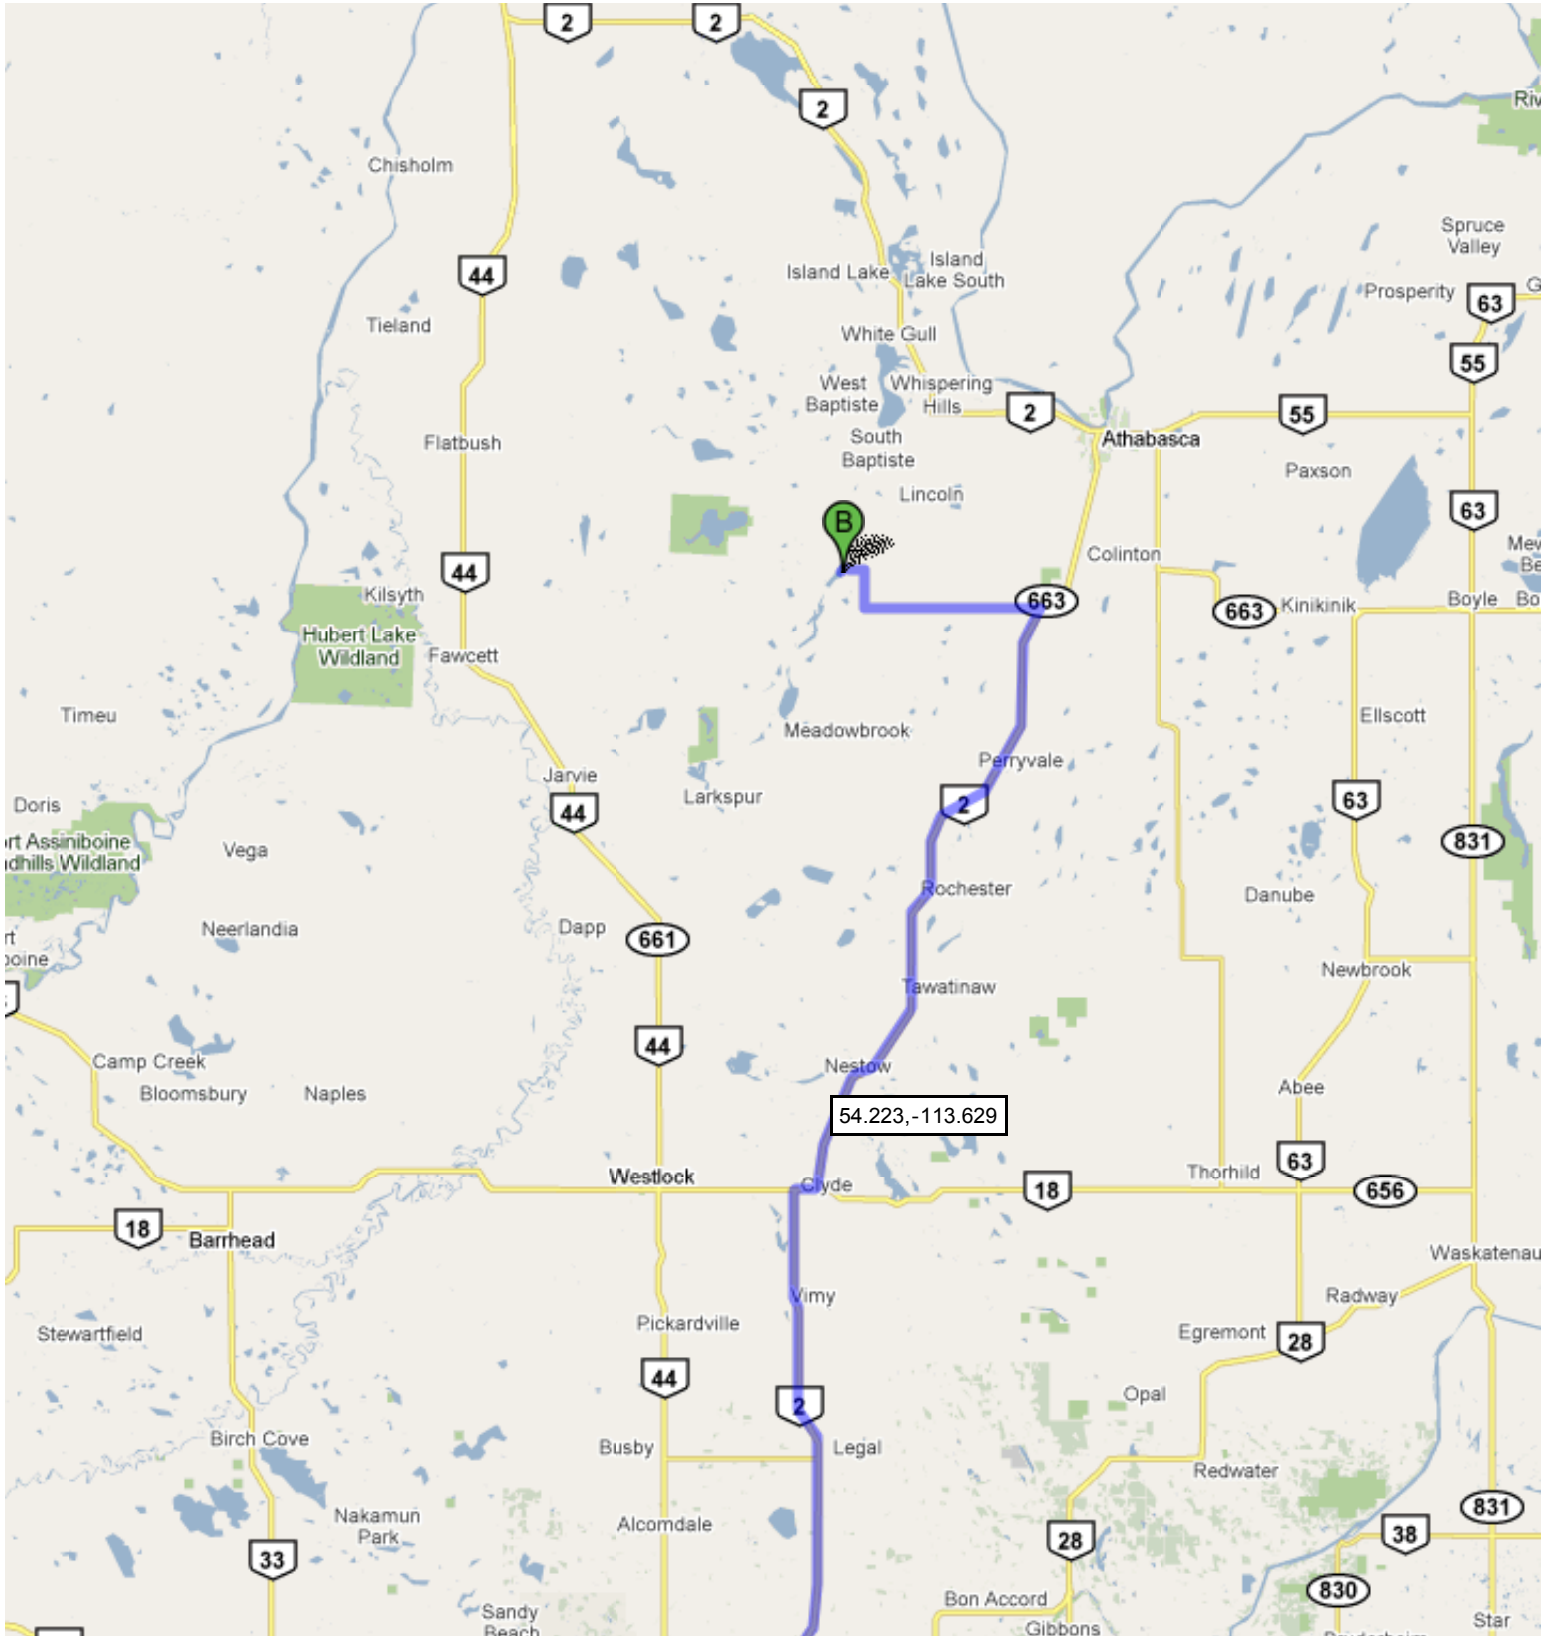

To see all the details that are visible on the screen, use the "Print" link next to the map.

[Get Directions](#) [My Maps](#)

[Print](#) [Send](#) [Link](#)

Driving directions to Narrow Lake

 6815 104 St NW
Edmonton, AB T6H 2L6, Canada

1. Head **south** on **104 St NW S** toward **68 Ave NW** 550 m
2. Turn **right** at **Allendale Rd NW W** 400 m
3. Continue onto **61 Ave NW W** 1.7 km
4. Continue onto **113 St NW N** 750 m
5. Continue onto **114 St NW N** 1.0 km
6. Turn **left** at **University Ave NW N** 750 m
7. Continue straight onto **Groat Rd NW N/Saskatchewan Dr NW N** 600 m
8. At the roundabout, continue straight onto **Groat Rd NW N** 5.9 km
9. At the roundabout, take the **2nd** exit onto **St Albert Trail** heading to **Saint Albert Trail** 12.3 km
10. Continue onto **AB-2 N** 55.2 km
11. Turn **right** at **AB-18 E/AB-2 N** 56.8 km

Continue to follow AB-2 N

- | | | |
|-----|--|---------|
| 12. | Turn left at AB-663 W | 14.5 km |
| 13. | Turn right at Range Road 244 | 3.3 km |
| 14. | Turn left at Township Road 652 | 1.3 km |
| 15. | Continue onto Township Road 652A | 550 m |
| 16. | Continue onto Range Road 245B | 96 m |

Narrow Lake

These directions are for planning purposes only. You may find that construction projects, traffic, weather, or other events may cause conditions to differ from the map results, and you should plan your route accordingly. You must obey all signs or notices regarding your route.